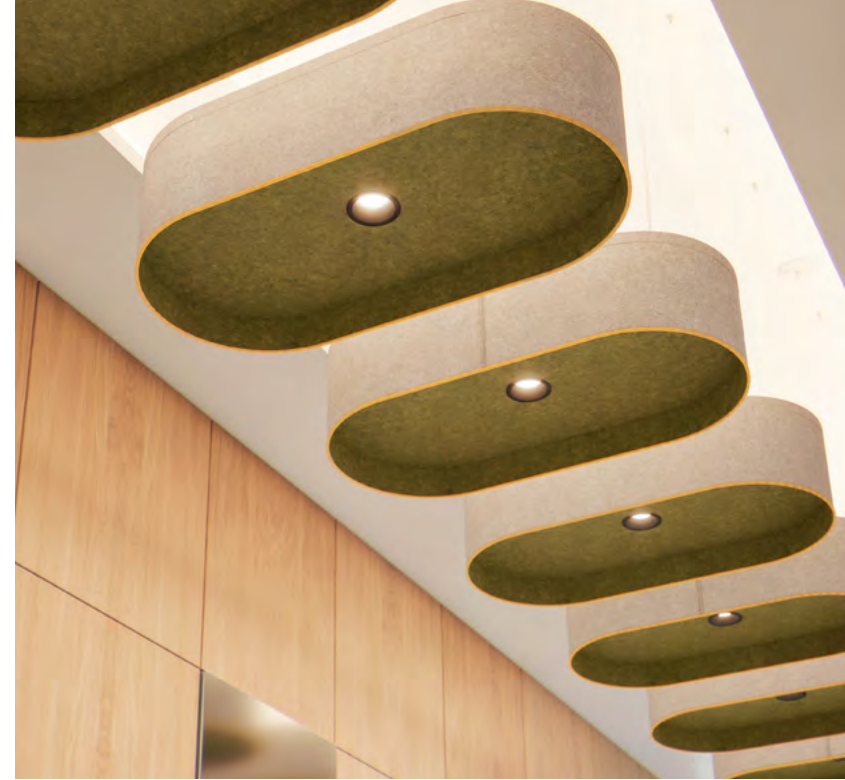

PIPING

A close-up photograph of a curved, textured surface, likely a piece of fabric or leather, with a blue piping edge. The surface is a warm, golden-brown color and has a fine, pebbled texture. The blue piping is visible along the bottom edge of the curve. The background is a soft, out-of-focus gradient of purple and blue.

SABIN

Acoustics + Lighting

WHAT MAKES IT GREAT

Sabin now offers accent piping on the following fixtures: Quad, Tri, Obforma, and Cylinder. Piping is available in 14 colors and appears on the lower rim of the fixture. We provide designers with more ways to express details of craftsmanship and personality. Our piping detail acts as a texture enhancer, when matching the colorway of the felt, or a contrasting element, when included as a pop of color.