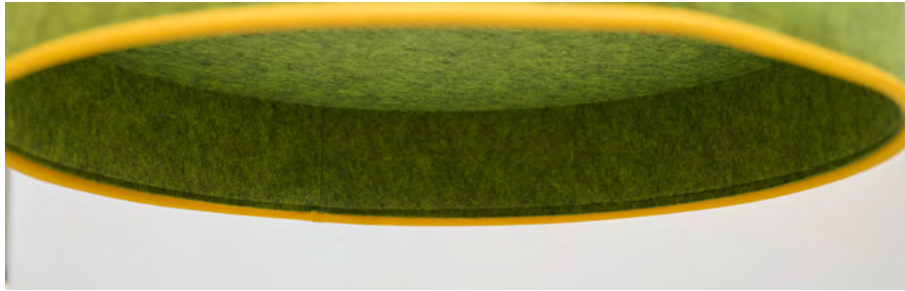

PIPING

A close-up photograph of a curved, textured surface, likely a piece of fabric or leather, with a blue piping edge. The surface is a warm, golden-brown color and has a fine, pebbled texture. The blue piping is visible along the bottom edge of the curve. The background is a soft, out-of-focus gradient of purple and blue.

SABIN

Acoustics + Lighting

WHAT MAKES IT GREAT

Sabin now offers accent piping on the following fixtures: Quad, Tri, Obforma, and Cylinder. Piping is available in 14 colors and appears on the lower rim of the fixture. We provide designers with more ways to express details of craftsmanship and personality. Our piping detail acts as a texture enhancer, when matching the colorway of the felt, or a contrasting element, when included as a pop of color.