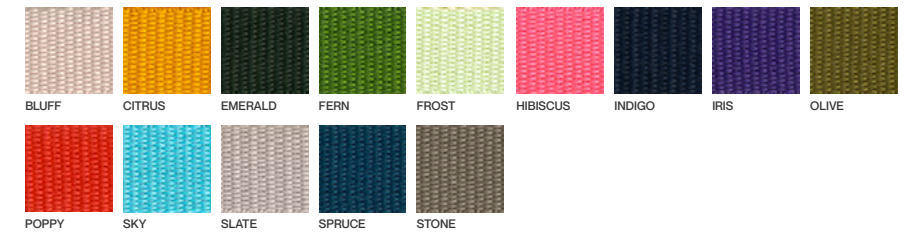

### PET FELT

# CURATED COLORS,

Our colors are curated to lead to naturally optimal configuration. Felt, trim, cord, cable—and even thread—can all be mixed and matched.

The Sabin team takes care to choose colors that represent a span of value, hue, and saturation to enable creativity. There are endless schemes that designers can construct that utilize warm and cool tones, that can be monochromatic, analogous, complementary, triadic, tetradic, or contrasting.